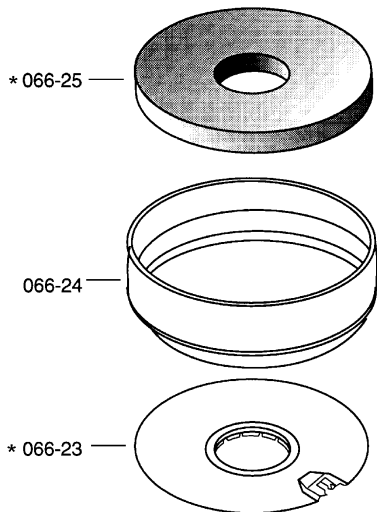

Contact Epic if configurations are not acceptable for your application.

EE440396

Pot, Shell, New, Stainless Steel with Slots, 05/05C, BA4

EE440397

Pot, Shell, New, Stainless Steel, without Slots, 050/050C, BA4