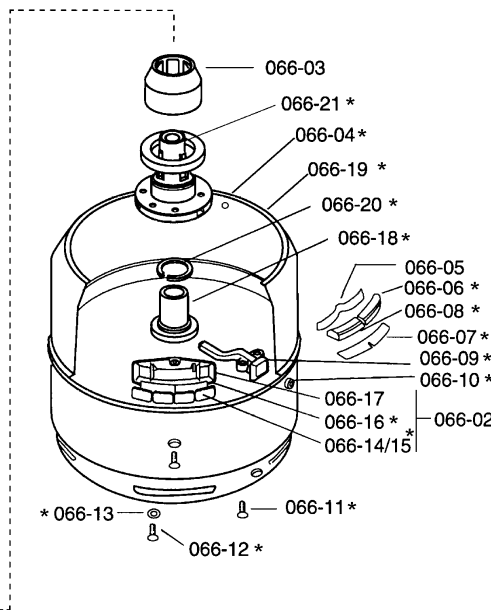

Contact Epic if configurations are not acceptable for your application.

EE440396

Pot, Shell, New, Stainless Steel with Slots, 05/05C, BA4

EE440397

Pot, Shell, New, Stainless Steel, without Slots, 050/050C, BA4